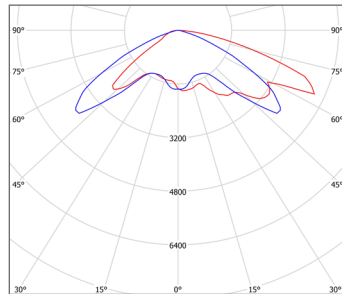

GLEDSB3C-80W

SPECIFICATIONS

Dimensions:

Length: 8.78in (223.11mm) Width: 12.68in (322mm) Height: 3.94in (100mm)

Photometrics:

Type III

Type IV

Type V

Optical Details:

System Efficacy	Up to 140 Lm/W (CCT = 5700K)
Lumen Output	11,000 Lumens (CCT = 5700K)
CCT	3000K, 3500K, 4000K, 4500K, 5000K, 5700K
CRI	≥ 70 Ra

Electrical Details:

Input Voltage	AC 100~277 Volts
Power Frequency	50/60 Hz
Power Factor	0.9
Total Harmonic Distortion	14%
Dimming Function	1-10V Continuous Dimming

Other Details:

System Power Usage	80 Watts
Fixture Material	PC and Aluminum
Ingress Protection	IP65 Weatherproof
Lifespan	≥ 100,000 Hours
Product Dimensions	8.78 x 12.68 x 3.94in (223.11 x 322 x 100mm)