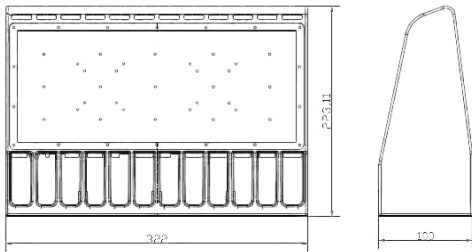

GLEDSB3C-80W

SPECIFICATIONS

Dimensions:

Length: 8.78in (223.11mm) Width: 12.68in (322mm) Height: 3.94in (100mm)

Photometrics:

Type III

Type IV

Type V

Other Details:

System Power Usage	80 Watts
Fixture Material	PC and Aluminum
Ingress Protection	IP65 Weatherproof
Lifespan	≥ 100,000 Hours
Product Dimensions	8.78 x 12.68 x 3.94in (223.11 x 322 x 100mm)