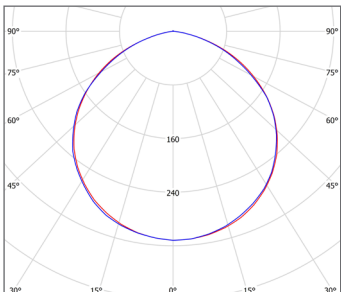

GLEDSB3C-80W

SPECIFICATIONS

Dimensions:

Length: 8.78in (223.11mm) Width: 12.68in (322mm) Height: 3.94in (100mm)

Photometrics:

Type III

Type IV

Type V

Optical Details:

System Efficacy	Up to 140 Lm/W (CCT = 5700K)
Lumen Output	11,000 Lumens (CCT = 5700K)
CCT	3000K, 3500K, 4000K, 4500K, 5000K, 5700K
CRI	≥ 70 Ra

Electrical Details:

Input Voltage	AC 100~277 Volts
Power Frequency	50/60 Hz
Power Factor	0.9
Total Harmonic Distortion	14%
Dimming Function	1-10V Continuous Dimming

Other Details:

System Power Usage	80 Watts
Fixture Material	PC and Aluminum
Ingress Protection	IP65 Weatherproof
Lifespan	≥ 100,000 Hours
Product Dimensions	8.78 x 12.68 x 3.94in (223.11 x 322 x 100mm)