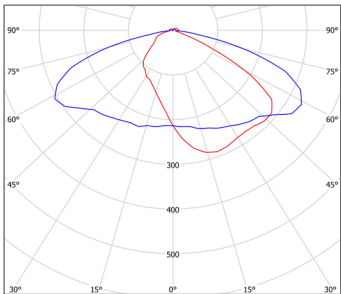

GLEDSB3C-80W

SPECIFICATIONS

Dimensions:

Length: 8.78in (223.11mm) Width: 12.68in (322mm) Height: 3.94in (100mm)

Photometrics:

Type III

Type IV

Type V

Optical Details:

System Efficacy	Up to 140 Lm/W (CCT = 5700K)
Lumen Output	11,000 Lumens (CCT = 5700K)
CCT	3000K, 3500K, 4000K, 4500K, 5000K, 5700K
CRI	≥ 70 Ra

Electrical Details:

Input Voltage	AC 100~277 Volts
Power Frequency	50/60 Hz
Power Factor	0.9
Total Harmonic Distortion	14%
Dimming Function	1-10V Continuous Dimming

Other Details:

System Power Usage	80 Watts
Fixture Material	PC and Aluminum
Ingress Protection	IP65 Weatherproof
Lifespan	≥ 100,000 Hours
Product Dimensions	8.78 x 12.68 x 3.94in (223.11 x 322 x 100mm)