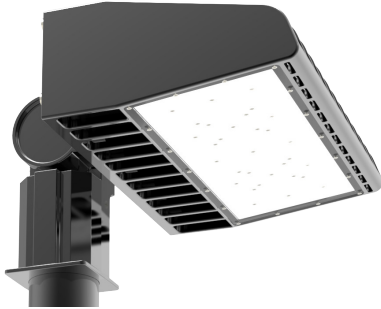

GLEDSB3C-80W

SPECIFICATIONS

Dimensions:

Length: 8.78in (223.11mm) Width: 12.68in (322mm) Height: 3.94in (100mm)

Photometrics:

Type III

Type IV

Type V

Other Details:

System Power Usage	80 Watts
Fixture Material	PC and Aluminum
Ingress Protection	IP65 Weatherproof
Lifespan	≥ 100,000 Hours
Product Dimensions	8.78 x 12.68 x 3.94in (223.11 x 322 x 100mm)