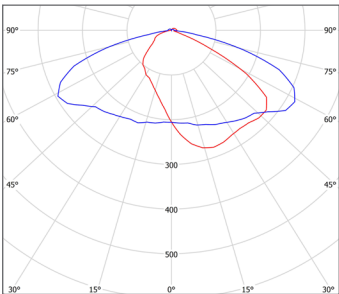

GLEDSB3C-120W

SPECIFICATIONS

Dimensions:

Length: 8.78in (223.11mm) Width: 12.68in (322mm) Height: 3.94in (100mm)

Photometrics:

Type III

Type IV

Type V

Optical Details:

System Efficacy	Up to 140 Lm/W (CCT = 5700K)
Lumen Output	15,700 Lumens (CCT = 5700K)
CCT	3000K, 3500K, 4000K, 4500K, 5000K, 5700K
CRI	≥ 70 Ra

Electrical Details:

Input Voltage	AC 100~277 Volts
Power Frequency	50/60 Hz
Power Factor	0.9
Total Harmonic Distortion	14%
Dimming Function	1-10V Continuous Dimming

Other Details:

System Power Usage	120 Watts
Fixture Material	PC and Aluminum
Ingress Protection	IP65 Weatherproof
Lifespan	≥ 100,000 Hours
Product Dimensions	8.78 x 12.68 x 3.94in (223.11 x 322 x 100mm)