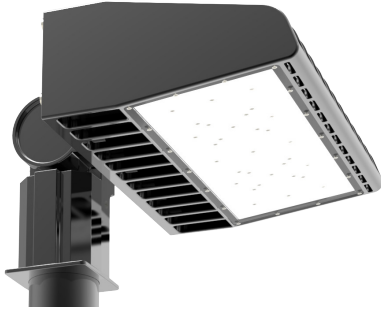

GLEDSB3C-120W

SPECIFICATIONS

Dimensions:

Length: 8.78in (223.11mm) Width: 12.68in (322mm) Height: 3.94in (100mm)

Photometrics:

Type III

Type IV

Type V

Optical Details:

System Efficacy	Up to 140 Lm/W (CCT = 5700K)
Lumen Output	15,700 Lumens (CCT = 5700K)
CCT	3000K, 3500K, 4000K, 4500K, 5000K, 5700K
CRI	≥ 70 Ra

Electrical Details:

Input Voltage	AC 100~277 Volts
Power Frequency	50/60 Hz
Power Factor	0.9
Total Harmonic Distortion	14%
Dimming Function	1-10V Continuous Dimming

Other Details:

System Power Usage	120 Watts
Fixture Material	PC and Aluminum
Ingress Protection	IP65 Weatherproof
Lifespan	≥ 100,000 Hours
Product Dimensions	8.78 x 12.68 x 3.94in (223.11 x 322 x 100mm)