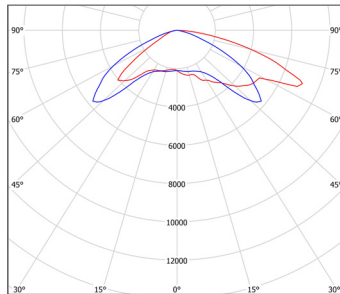

GLEDSB3C-120W

SPECIFICATIONS

Dimensions:

Length: 8.78in (223.11mm) Width: 12.68in (322mm) Height: 3.94in (100mm)

Photometrics:

Type III

Type IV

Type V

Optical Details:

System Efficacy	Up to 140 Lm/W (CCT = 5700K)
Lumen Output	15,700 Lumens (CCT = 5700K)
CCT	3000K, 3500K, 4000K, 4500K, 5000K, 5700K
CRI	≥ 70 Ra

Electrical Details:

Input Voltage	AC 100~277 Volts
Power Frequency	50/60 Hz
Power Factor	0.9
Total Harmonic Distortion	14%
Dimming Function	1-10V Continuous Dimming

Other Details:

System Power Usage	120 Watts
Fixture Material	PC and Aluminum
Ingress Protection	IP65 Weatherproof
Lifespan	≥ 100,000 Hours
Product Dimensions	8.78 x 12.68 x 3.94in (223.11 x 322 x 100mm)