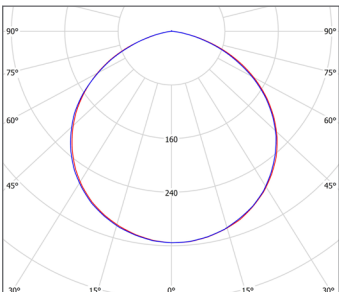

GLEDSB3C-120W

SPECIFICATIONS

Dimensions:

Length: 8.78in (223.11mm) Width: 12.68in (322mm) Height: 3.94in (100mm)

Photometrics:

Type III

Type IV

Type V

Optical Details:

System Efficacy	Up to 140 Lm/W (CCT = 5700K)
Lumen Output	15,700 Lumens (CCT = 5700K)
CCT	3000K, 3500K, 4000K, 4500K, 5000K, 5700K
CRI	≥ 70 Ra

Electrical Details:

Input Voltage	AC 100~277 Volts
Power Frequency	50/60 Hz
Power Factor	0.9
Total Harmonic Distortion	14%
Dimming Function	1-10V Continuous Dimming

Other Details:

System Power Usage	120 Watts
Fixture Material	PC and Aluminum
Ingress Protection	IP65 Weatherproof
Lifespan	≥ 100,000 Hours
Product Dimensions	8.78 x 12.68 x 3.94in (223.11 x 322 x 100mm)