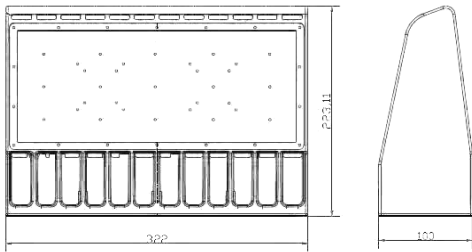

GLEDSB3C-120W

SPECIFICATIONS

Dimensions:

Length: 8.78in (223.11mm) Width: 12.68in (322mm) Height: 3.94in (100mm)

Photometrics:

Type III

Type IV

Type V

Other Details:

System Power Usage	120 Watts
Fixture Material	PC and Aluminum
Ingress Protection	IP65 Weatherproof
Lifespan	≥ 100,000 Hours
Product Dimensions	8.78 x 12.68 x 3.94in (223.11 x 322 x 100mm)