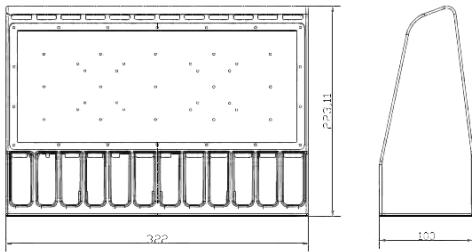

### Dimensions:

Length: 8.78in (223.11mm) Width: 12.68in (322mm) Height: 3.94in (100mm)

### Other Details:

System Power Usage	100 Watts
Fixture Material	PC and Aluminum
Ingress Protection	IP65 Weatherproof
Lifespan	≥ 100,000 Hours
Product Dimensions	8.78 x 12.68 x 3.94in (223.11 x 322 x 100mm)