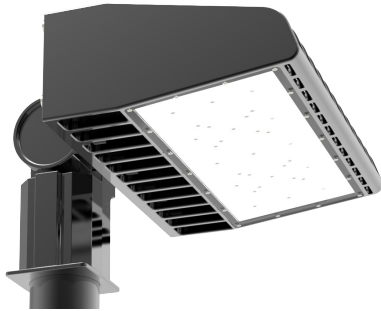

# GLEDSB3C-100W

### Dimensions:

Length: 8.78in (223.11mm) Width: 12.68in (322mm) Height: 3.94in (100mm)

### Other Details:

System Power Usage	100 Watts
Fixture Material	PC and Aluminum
Ingress Protection	IP65 Weatherproof
Lifespan	≥ 100,000 Hours
Product Dimensions	8.78 x 12.68 x 3.94in (223.11 x 322 x 100mm)