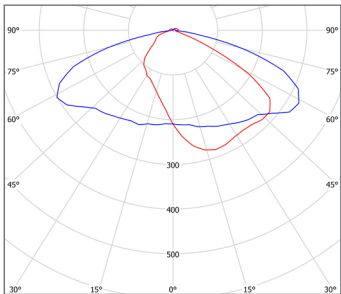

Photometrics:

Type III