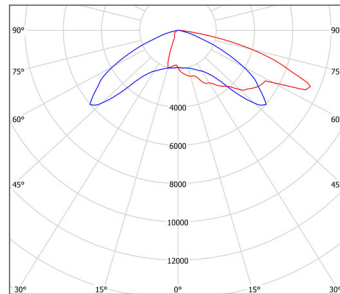

### Dimensions:

Length: 8.78in (223.11mm) Width: 12.68in (322mm) Height: 3.94in (100mm)

### Photometrics:

Type III

Type IV

Type V

### Optical Details:

System Efficacy	Up to 142 Lm/W (CCT = 5700K)
Lumen Output	12,212 Lumens (CCT = 5700K)
CCT	3000K, 3500K, 4000K, 4500K, 5000K, 5700K
CRI	≥ 70 Ra

### Other Details:

System Power Usage	100 Watts
Fixture Material	PC and Aluminum
Ingress Protection	IP65 Weatherproof
Lifespan	≥ 100,000 Hours
Product Dimensions	8.78 x 12.68 x 3.94in (223.11 x 322 x 100mm)