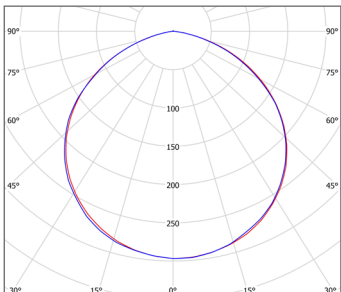

### Dimensions:

Length: 8.78in (223.11mm) Width: 12.68in (322mm) Height: 3.94in (100mm)

### Photometrics:

Type III

Type IV

Type V