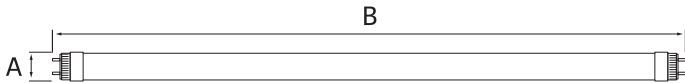

GLEDT8-8W

SPECIFICATIONS

Dimensions:

Diameter (A): 1.02in (26mm) Length (B): 23.15in (588mm)

Photometrics:

Optical Details: (Clear Cover)

Lumen Efficacy	Up to 154 Lm/W (CCT = 5000K)
Lumen Output	1,260 Lm (CCT = 5000K)
CCT	3000K, 4000K, 5000K, 6000K
CRI	> 82 Ra

Electrical Details:

System Power Usage	8.16 Watts
Input Voltage	AC 100-277 Volts
Power Frequency	50/60 Hz
Power Factor	> 0.90

Other Details:

Operating Temperature	-22°-104°F (-30-40°C)
Product Dimensions	ø1.02 x 23.15in (ø26 x 588mm)
Cover Options	Clear or Frosted

PART NUMBER KEY: [C = Cover type, CC = Clear, FC = Frosted]

GLEDT8	-	8W	-	CCT	-	C
				3000K		CC
				3500K		FC
				4000K		
				4500K		
				5000K		

Example: GLEDT8-8W-3000K-CC