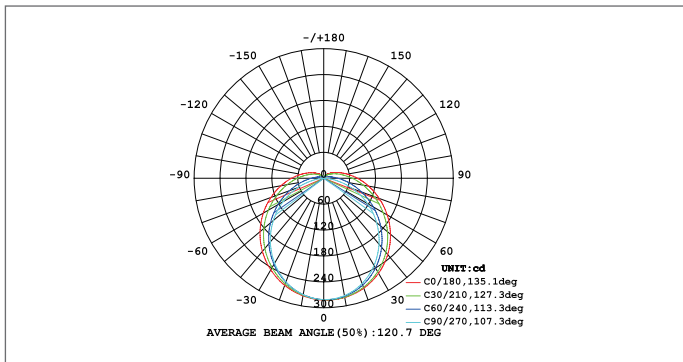

GLEDT8-8W

SPECIFICATIONS

Dimensions:

Diameter (A): 1.02in (26mm) Length (B): 23.15in (588mm)

Photometrics:

Optical Details: (Clear Cover)

Lumen Efficacy	Up to 154 Lm/W (CCT = 5000K)
Lumen Output	1,260 Lm (CCT = 5000K)
CCT	3000K, 4000K, 5000K, 6000K
CRI	> 82 Ra

Electrical Details:

System Power Usage	8.16 Watts
Input Voltage	AC 100-277 Volts
Power Frequency	50/60 Hz
Power Factor	> 0.90

Other Details:

Operating Temperature	-22°-104°F (-30-40°C)
Product Dimensions	ø1.02 x 23.15in (ø26 x 588mm)
Cover Options	Clear or Frosted

PART NUMBER KEY: [C = Cover type, CC = Clear, FC = Frosted]

GLEDT8	-	8W	-	CCT	-	C
				3000K		CC
				3500K		FC
				4000K		
				4500K		
				5000K		

Example: GLEDT8-8W-3000K-CC