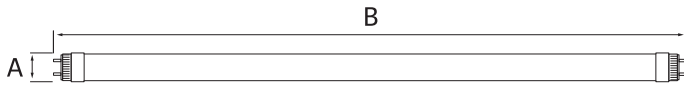

GLEDT8-25W

SPECIFICATIONS

Dimensions:

Diameter (A): 1.02in (26mm) Length (B): 58.98in (1498mm)

Photometrics:

Optical Details: (Clear Cover)

Lumen Efficacy	Up to 150 Lm/W (CCT = 5000K)
Lumen Output	3,963 Lm (CCT = 5000K)
CCT	3000K, 4000K, 5000K, 6000K
CRI	> 82 Ra

Electrical Details:

System Power Usage	26.37 Watts
Input Voltage	AC 100-277 Volts
Power Frequency	50/60 Hz
Power Factor	> 0.90

Other Details:

Operating Temperature	-22°-104°F (-30-40°C)
Product Dimensions	ø1.02 x 58.98in (ø26 x 1498mm)
Cover Options	Clear or Frosted

PART NUMBER KEY: [C = Cover type, CC = Clear, FC = Frosted]

GLEDT8	-	25W	-	CCT	-	C
				3000K		CC
				3500K		FC
				4000K		
				4500K		
				5000K		

Example: GLEDT8-25W-3000-CC