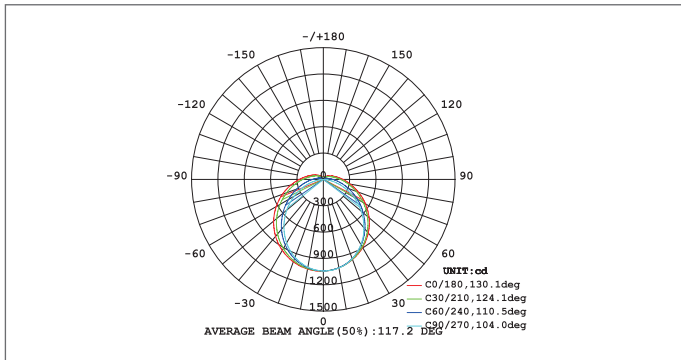

GLEDT8-25W

SPECIFICATIONS

Dimensions:

Diameter (A): 1.02in (26mm) Length (B): 58.98in (1498mm)

Photometrics:

Optical Details: (Clear Cover)

Lumen Efficacy	Up to 150 Lm/W (CCT = 5000K)
Lumen Output	3,963 Lm (CCT = 5000K)
CCT	3000K, 4000K, 5000K, 6000K
CRI	> 82 Ra

Electrical Details:

System Power Usage	26.37 Watts
Input Voltage	AC 100-277 Volts
Power Frequency	50/60 Hz
Power Factor	> 0.90

Other Details:

Operating Temperature	-22°-104°F (-30-40°C)
Product Dimensions	ø1.02 x 58.98in (ø26 x 1498mm)
Cover Options	Clear or Frosted

PART NUMBER KEY: [C = Cover type, CC = Clear, FC = Frosted]

GLEDT8	-	25W	-	CCT	-	C
				3000K		CC
				3500K		FC
				4000K		
				4500K		
				5000K		

Example: GLEDT8-25W-3000-CC