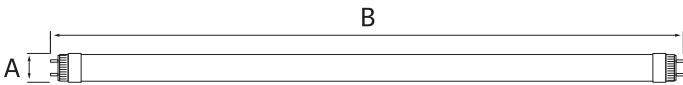

GLEDT8-16W

SPECIFICATIONS

Dimensions:

Diameter (A): 1.02in (26mm) Length (B): 47.17in (1198mm)

Photometrics:

Optical Details: (Clear Cover)

Lumen Efficacy	Up to 146 Lm/W (CCT = 5000K)
Lumen Output	2457 Lm (CCT = 5000K)
CCT	3000K, 4000K, 5000K, 6000K
CRI	> 82 Ra

Electrical Details:

System Power Usage	16.835 Watts
Input Voltage	AC 100-277 Volts
Power Frequency	50/60 Hz
Power Factor	> 0.90

Other Details:

Operating Temperature	-22°-104°F (-30-40°C)
Product Dimensions	ø1.02 x 47.17in (ø26 x 1198mm)
Cover Options	Clear or Frosted

PART NUMBER KEY: [C = Cover type, CC = Clear, FC = Frosted]

GLEDT8	-	16W	-	CCT	-	C
				3000K		CC
				3500K		FC
				4000K		
				4500K		
				5000K		

Example: GLEDT8-16W-3000K-CC