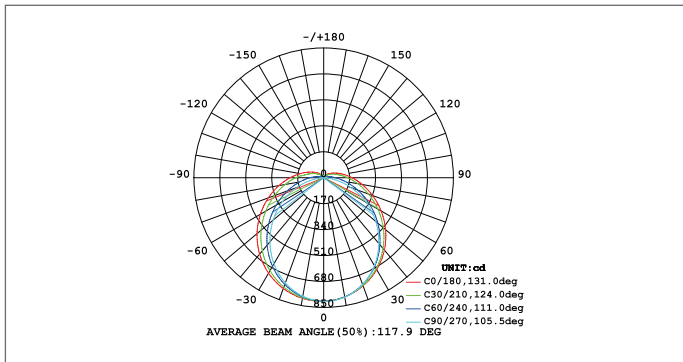

GLEDT8-16W

SPECIFICATIONS

Dimensions:

Diameter (A): 1.02in (26mm) Length (B): 47.17in (1198mm)

Photometrics:

Optical Details: (Clear Cover)

Lumen Efficacy	Up to 146 Lm/W (CCT = 5000K)
Lumen Output	2457 Lm (CCT = 5000K)
CCT	3000K, 4000K, 5000K, 6000K
CRI	> 82 Ra

Electrical Details:

System Power Usage	16.835 Watts
Input Voltage	AC 100-277 Volts
Power Frequency	50/60 Hz
Power Factor	> 0.90

Other Details:

Operating Temperature	-22°-104°F (-30-40°C)
Product Dimensions	ø1.02 x 47.17in (ø26 x 1198mm)
Cover Options	Clear or Frosted

PART NUMBER KEY: [C = Cover type, CC = Clear, FC = Frosted]

GLEDT8	-	16W	-	CCT	-	C
				3000K		CC
				3500K		FC
				4000K		
				4500K		
				5000K		

Example: GLEDT8-16W-3000K-CC