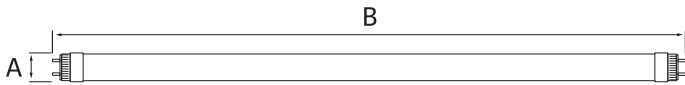

GLEDT8-11.5W

SPECIFICATIONS

Dimensions:

Diameter (A): 1.02in (26mm) Length (B): 47.17in (1198mm)

Photometrics:

Optical Details: (Clear Cover)

Lumen Efficacy	Up to 155 Lm/W (CCT = 5000K)
Lumen Output	1,773 Lm (CCT = 5000K)
CCT	3000K, 4000K, 5000K, 6000K
CRI	> 82 Ra

Electrical Details:

System Power Usage	11.375 Watts
Input Voltage	AC 100-277 Volts
Power Frequency	50/60 Hz
Power Factor	> 0.90

Other Details:

Operating Temperature	-22°-104°F (-30-40°C)
Product Dimensions	ø1.02 x 47.17in (ø26 x 1198mm)
Cover Options	Clear or Frosted

PART NUMBER KEY: [C = Cover type, CC = Clear, FC = Frosted]

GLEDT8	-	11.5W	-	CCT	-	C
				3000K		CC
				3500K		FC
				4000K		
				4500K		
				5000K		

Example: GLEDT8-11.5W-3000K-CC