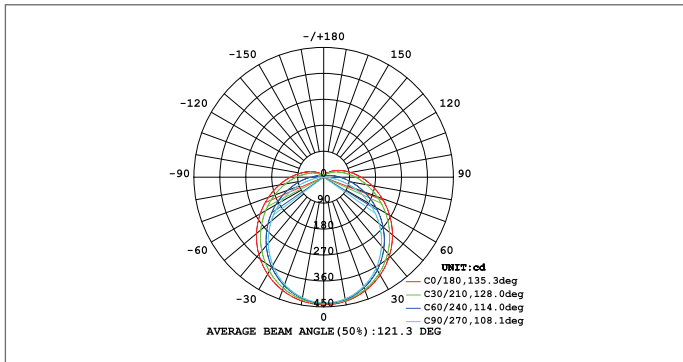

GLEDT8-11.5W

SPECIFICATIONS

Dimensions:

Diameter (A): 1.02in (26mm) Length (B): 47.17in (1198mm)

Photometrics:

Optical Details: (Clear Cover)

Lumen Efficacy	Up to 155 Lm/W (CCT = 5000K)
Lumen Output	1,773 Lm (CCT = 5000K)
CCT	3000K, 4000K, 5000K, 6000K
CRI	> 82 Ra

Electrical Details:

System Power Usage	11.375 Watts
Input Voltage	AC 100-277 Volts
Power Frequency	50/60 Hz
Power Factor	> 0.90

Other Details:

Operating Temperature	-22°-104°F (-30-40°C)
Product Dimensions	ø1.02 x 47.17in (ø26 x 1198mm)
Cover Options	Clear or Frosted

PART NUMBER KEY: [C = Cover type, CC = Clear, FC = Frosted]

GLEDT8	-	11.5W	-	CCT	-	C
				3000K		CC
				3500K		FC
				4000K		
				4500K		
				5000K		

Example: GLEDT8-11.5W-3000K-CC