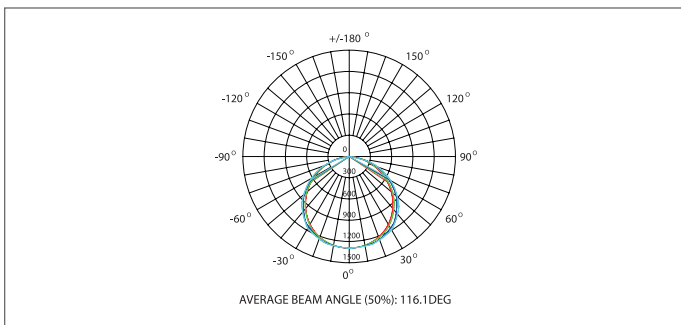

GLEDPPL-4X1-50W

SPECIFICATIONS

Features:

- Up to 80% Energy Savings
- No UV/IR Light
- 0-10 Volt Dimming
- No Mercury
- White or Gray Frame Options
- 5-year warranty

Dimensions:

Length: 47.74in (1213mm) Height: 11.92in (303mm) Width: 0.39in (10mm)

Photometrics:

Optical Details:

Lumen Efficacy	Up to 92 Lm/W (CCT = 5000K)
Lumen Output	4,307 Lm (CCT = 5000K)
CCT	2700K, 3000K, 4000K, 5000K
CRI	≥ 80 Ra
Beam Angle	120°

Electrical Details:

System Power Usage	50 Watts
Input Voltage	AC 100-277 Volts
Power Frequency	50/60 Hz
Efficiency	≥ 85%
Power Factor	≥ 0.9
Total Harmonic Distortion	< 20%

Other Details:

Ingress Protection	IP40 - Indoor use only
Fixture Material	Aluminum Alloy
Lifespan	≥ 50,000 Hours
Storage Temperature	-4°-149°F (-20-65°C)
Operating Temperature	-4°-113°F (-20-45°C)
Product Dimensions	47.74 x 11.92 x 0.39in (1213 x 303 x 10mm)

PART NUMBER KEY:

GLEDPPL	-	4X1	-	50W	-	CCT
						2700K
						3000K
						4000K
						5000K

Example: GLEDPPL-4X1-50W-2700K