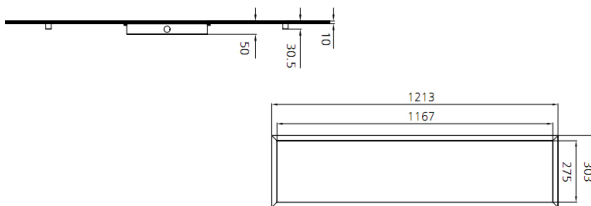

GLEDPPL-4X1-50W

SPECIFICATIONS

Features:

- Up to 80% Energy Savings
- No UV/IR Light
- 0-10 Volt Dimming
- No Mercury
- White or Gray Frame Options
- 5-year warranty

Dimensions:

Length: 47.74in (1213mm) Height: 11.92in (303mm) Width: 0.39in (10mm)

Photometrics:

Optical Details:

Lumen Efficacy	Up to 92 Lm/W (CCT = 5000K)
Lumen Output	4,307 Lm (CCT = 5000K)
CCT	2700K, 3000K, 4000K, 5000K
CRI	≥ 80 Ra
Beam Angle	120°

Electrical Details:

System Power Usage	50 Watts
Input Voltage	AC 100-277 Volts
Power Frequency	50/60 Hz
Efficiency	≥ 85%
Power Factor	≥ 0.9
Total Harmonic Distortion	< 20%

Other Details:

Ingress Protection	IP40 - Indoor use only
Fixture Material	Aluminum Alloy
Lifespan	≥ 50,000 Hours
Storage Temperature	-4°-149°F (-20-65°C)
Operating Temperature	-4°-113°F (-20-45°C)
Product Dimensions	47.74 x 11.92 x 0.39in (1213 x 303 x 10mm)

PART NUMBER KEY:

GLEDPPL	-	4X1	-	50W	-	CCT
						2700K
						3000K
						4000K
						5000K

Example: GLEDPPL-4X1-50W-2700K