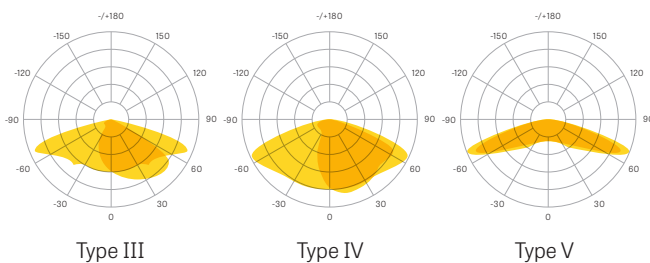

GLEDSB7 80W

BLAZE SHOEBOX SPECIFICATION SHEET

▼ CERTS

RoHS

▼ DIMENSIONS

◀ Length 19.49 in (495 mm)

▶ Width 12.28 in (312 mm)

▼ Height 2.56 in (65 mm)

▼ PHOTOMETRICS

▶ OPTICAL SPECS

Max System Efficacy	165 Lm/W
Max Lumen Output	13,200 Lumens
CCT	30K / 40K / 50K
Distribution Type	Type III / IV / V
CRI	> 70Ra

▶ ELECTRICAL SPECS

Input Voltage	100 ~ 277 V AC
Power Frequency	50 / 60 Hz
Power Factor	> 0.95
Dimming Function	0 - 10V / DALI Optional
High Voltage (Optional)	277 ~ 480 Vac
Surge Protection	10kA / 20kV