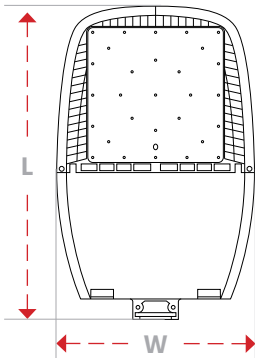

GLEDSB7 80W

BLAZE SHOEBOX SPECIFICATION SHEET

▼ CERTS

RoHS

▼ DIMENSIONS

◀ Length 19.49 in (495 mm)

▶ Width 12.28 in (312 mm)

▼ Height 2.56 in (65 mm)

▶ OTHER DETAILS

System Power Usage	80 Watts
Fixture Material	PC (Lens) / Aluminum (Body)
Ingress Protection	IP66 Weatherproof
Lifespan	≥ 50,000 Hours
Operating Temperature	-40~122°F (-40°~50°C)
Operating Humidity	10~90% RH
Product Dimensions	23.0 x 10.6 x 5.9 in (585 x 270 x 150 mm)
Net Weight	11 lbs / 5.0 Kg