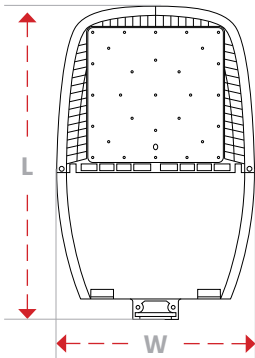

### ▼ DIMENSIONS

◀ Length 19.49 in (495 mm)

▶ Width 12.28 in (312 mm)

▼ Height 2.56 in (65 mm)

### ▶ OTHER DETAILS

System Power Usage	50 Watts
Fixture Material	PC (Lens) / Aluminum (Body)
Ingress Protection	IP66 Weatherproof
Lifespan	≥ 50,000 Hours
Operating Temperature	-40~122°F (-40°~50°C)
Operating Humidity	10~90% RH
Product Dimensions	23.0 x 10.6 x 5.9 in (585 x 270 x 150 mm)
Net Weight	11 lbs / 5.0 Kg