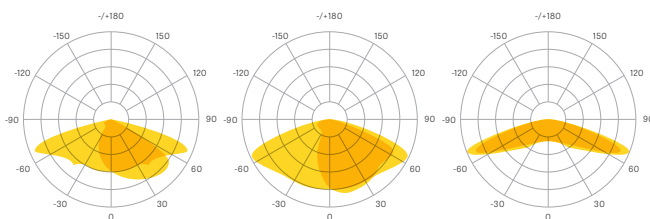

### ▼ DIMENSIONS

◀ Length 19.49 in (495 mm)

▶ Width 12.28 in (312 mm)

▼ Height 2.56 in (65 mm)

### ▼ PHOTOMETRICS

Type III

Type IV

Type V

### ▶ OPTICAL SPECS

Max System Efficacy	165 Lm/W
Max Lumen Output	8,250 Lumens
CCT	30K / 40K / 50K
Distribution Type	Type III / IV / V
CRI	> 70Ra