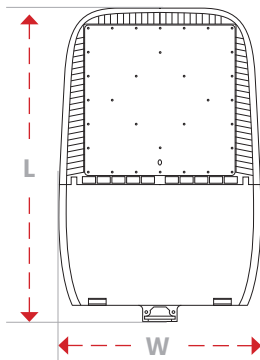

### ▼ DIMENSIONS

◀ Length 25.20 in (640 mm)

▶ Width 16.38 in (416 mm)

▼ Height 2.87 in (73 mm)

### ▶ OTHER DETAILS

System Power Usage	415 Watts
Fixture Material	PC (Lens) / Aluminum (Body)
Ingress Protection	IP66 Weatherproof
Lifespan	≥ 50,000 Hours
Operating Temperature	-40~122°F (-40°~50°C)
Operating Humidity	10~90% RH
Product Dimensions	25.20 x 16.38 x 2.87 in (640 x 416 x 73 mm)
Net Weight	12 lbs / 5.5 Kg