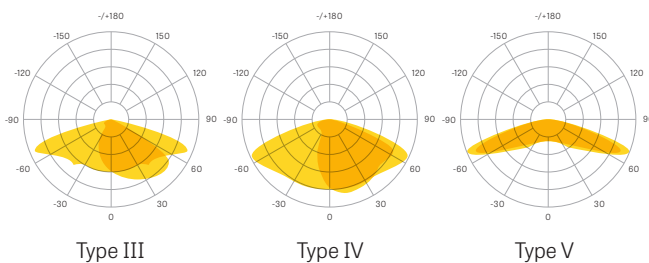

### ▼ DIMENSIONS

◀ Length 25.20 in (640 mm)

▶ Width 16.38 in (416 mm)

▼ Height 2.87 in (73 mm)

### ▼ PHOTOMETRICS

### ▶ OPTICAL SPECS

Max System Efficacy	165 Lm/W
Max Lumen Output	68,475 Lumens
CCT	30K / 40K / 50K
Distribution Type	Type III / IV / V
CRI	> 70Ra