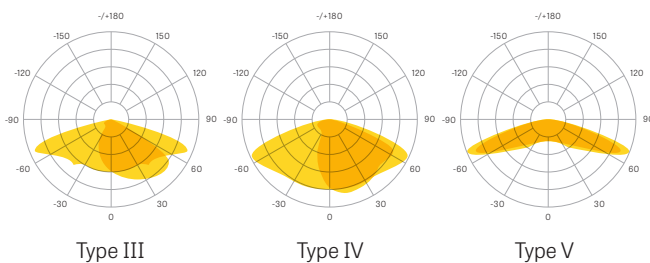

GLEDSB7 245W

BLAZE SHOEBOX SPECIFICATION SHEET

▼ CERTS

RoHS

▼ DIMENSIONS

◀ Length 25.20 in (640 mm)

▶ Width 16.38 in (416 mm)

▼ Height 2.87 in (73 mm)

▼ PHOTOMETRICS

▶ OPTICAL SPECS

Max System Efficacy	165 Lm/W
Max Lumen Output	40,425 Lumens
CCT	30K / 40K / 50K
Distribution Type	Type III / IV / V
CRI	> 70Ra

▶ ELECTRICAL SPECS

Input Voltage	100 ~ 277 V AC
Power Frequency	50 / 60 Hz
Power Factor	> 0.95
Dimming Function	0 - 10V / DALI Optional
High Voltage (Optional)	277 ~ 480 Vac
Surge Protection	10kA / 20kV

▶ OTHER DETAILS

System Power Usage	245 Watts
Fixture Material	PC (Lens) / Aluminum (Body)
Ingress Protection	IP66 Weatherproof
Lifespan	≥ 50,000 Hours
Operating Temperature	-40~122°F (-40°~50°C)
Operating Humidity	10~90% RH
Product Dimensions	25.20 x 16.38 x 2.87 in (640 x 416 x 73 mm)
Net Weight	12 lbs / 5.5 Kg