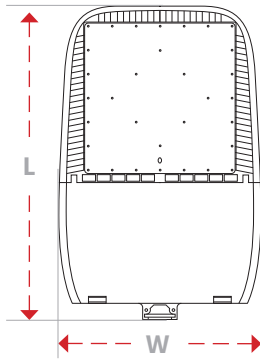

GLEDSB7 245W

BLAZE SHOEBOX SPECIFICATION SHEET

▼ CERTS

RoHS

▼ DIMENSIONS

◀ Length 25.20 in (640 mm)

▶ Width 16.38 in (416 mm)

▼ Height 2.87 in (73 mm)

▶ OTHER DETAILS

System Power Usage	245 Watts
Fixture Material	PC (Lens) / Aluminum (Body)
Ingress Protection	IP66 Weatherproof
Lifespan	≥ 50,000 Hours
Operating Temperature	-40~122°F (-40°~50°C)
Operating Humidity	10~90% RH
Product Dimensions	25.20 x 16.38 x 2.87 in (640 x 416 x 73 mm)
Net Weight	12 lbs / 5.5 Kg