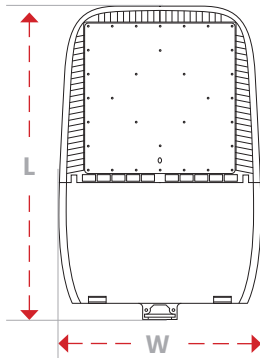

GLEDSB7 185W

BLAZE SHOEBOX SPECIFICATION SHEET

▼ CERTS

RoHS

▼ DIMENSIONS

◀ Length 25.20 in (640 mm)

▶ Width 16.38 in (416 mm)

▼ Height 2.87 in (73 mm)

▶ OTHER DETAILS

System Power Usage	185 Watts
Fixture Material	PC (Lens) / Aluminum (Body)
Ingress Protection	IP66 Weatherproof
Lifespan	≥ 50,000 Hours
Operating Temperature	-40~122°F (-40°~50°C)
Operating Humidity	10~90% RH
Product Dimensions	25.20 x 16.38 x 2.87 in (640 x 416 x 73 mm)
Net Weight	12 lbs / 5.5 Kg