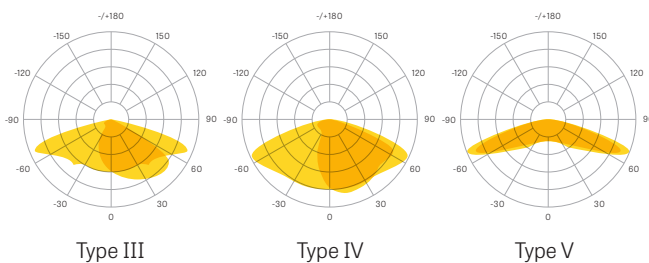

GLEDSB7 185W

BLAZE SHOEBOX SPECIFICATION SHEET

▼ CERTS

RoHS

▼ DIMENSIONS

◀ Length 25.20 in (640 mm)

▶ Width 16.38 in (416 mm)

▼ Height 2.87 in (73 mm)

▼ PHOTOMETRICS

▶ OPTICAL SPECS

Max System Efficacy	165 Lm/W
Max Lumen Output	30,525 Lumens
CCT	30K / 40K / 50K
Distribution Type	Type III / IV / V
CRI	> 70Ra

▶ ELECTRICAL SPECS

Input Voltage	100 ~ 277 V AC
Power Frequency	50 / 60 Hz
Power Factor	> 0.95
Dimming Function	0 - 10V / DALI Optional
High Voltage (Optional)	277 ~ 480 Vac
Surge Protection	10kA / 20kV

▶ OTHER DETAILS

System Power Usage	185 Watts
Fixture Material	PC (Lens) / Aluminum (Body)
Ingress Protection	IP66 Weatherproof
Lifespan	≥ 50,000 Hours
Operating Temperature	-40~122°F (-40°~50°C)
Operating Humidity	10~90% RH
Product Dimensions	25.20 x 16.38 x 2.87 in (640 x 416 x 73 mm)
Net Weight	12 lbs / 5.5 Kg