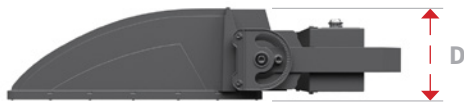

### ▼ DIMENSIONS

◀ Width 10.236 in (260 mm)

▼ Height 15.827 in (402 mm)

◀ Depth 5.984 in (152 mm)