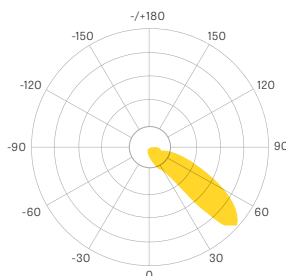

### ▼ DIMENSIONS

◀ Width 10.236 in (260 mm)

▼ Height 15.827 in (402 mm)

◀ Depth 5.984 in (152 mm)

### ▼ PHOTOMETRICS

### ▶ OPTICAL SPECS

Max System Efficacy	121 Lm/W
Max Lumen Output	12,712 Lumens
CCT	30K / 40K / 50K / 57K
CRI	> 69 Ra
Beam Angle	75 degrees

### ▶ OTHER DETAILS

Fixture Material	Aluminum
Ingress Protection	IP65
Luminaire Net Weight	24.03 lbs (10.9 kgs)
Lifespan	≥ 50,000 Hours
Product Dimensions	10.236 x 15.827 x 5.984 in (260 x 402 x 152 mm)
Intelligent Controls	Photocell Integration