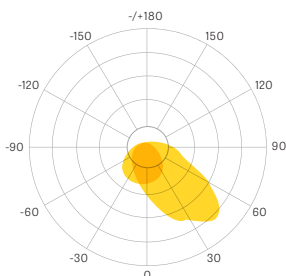

### ▼ DIMENSIONS

◀ Width 10.236 in (260 mm)

▼ Height 15.827 in (402 mm)

◀ Depth 5.984 in (152 mm)

### ▼ PHOTOMETRICS

### ▶ OPTICAL SPECS

Max System Efficacy	121 Lm/W
Max Lumen Output	12,712 Lumens
CCT	30K / 40K / 50K / 57K
CRI	> 69 Ra
Beam Angle	75 degrees