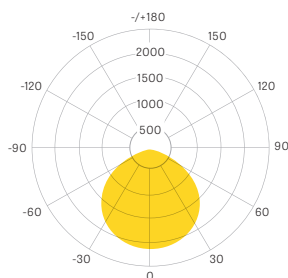

### ▼ DIMENSIONS

**Length:**  
11.02 in (280 mm)

**Width:**  
10.59 in (269 mm)

**Height:**  
2.9 in (74 mm)

### ▼ DISTRIBUTION TYPES

120° x 120°

75° x 100°

### ▶ OPTICAL SPECS

System Efficacy	Up to 122.88 Lm/W
Lumen Output	11,184 Lumens
CCT	30K / 40K / 50K
CRI	> 73 Ra
Beam Angle	120° x 120°, 75° x 100°

#### BEAM ANGLE

- B
- 120** - 120° x 120°
  - 75X100** - 75° x 100°

*Photometrics diagrams located on individual spec sheets.*