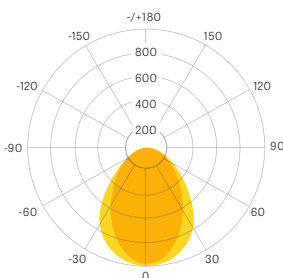

### ▼ DIMENSIONS

**Length:**  
11.02 in (280 mm)

**Width:**  
10.59 in (269 mm)

**Height:**  
2.9 in (74 mm)

### ▼ DISTRIBUTION TYPES

120° x 120°

75° x 100°

### ▶ OPTICAL SPECS

System Efficacy	Up to 122.88 Lm/W
Lumen Output	11,184 Lumens
CCT	30K / 40K / 50K
CRI	> 73 Ra
Beam Angle	120° x 120°, 75° x 100°