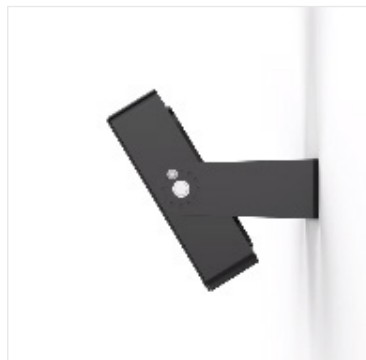

▶ OTHER DETAILS

Fixture Material	Aluminum Alloy
Ingress Protection	IP65
Luminaire Net Weight	3.2 Kg
Lifespan	≥ 50,000 Hours
Operating Humidity	10 - 90%
Storage Temperature	-40° ~ 158°F (-40° ~ 70°C)
Operating Temperature	-22° ~ 122°F (-30° ~ 50°C)
Product Dimensions	11.02 x 10.59 x 2.9 in (280 x 269 x 74 mm)
Cord Length	1.5 meters
Standard Mounting Type	Universal Yoke Mount

SKU CREATOR CATEGORY KEY

CCT - COLOR TEMPERATURE

A

- 30K** - 3,000 Kelvin
- 40K** - 4,000 Kelvin
- 50K** - 5,000 Kelvin

BEAM ANGLE

B

- 120** - 120° x 120°
- 75X100** - 75° x 100°

Photometrics diagrams located on individual spec sheets.

FREE ROTATION MOUNTING

Fixture adjusts 360° for optimum light angle.

Floor Mount

Wall Mount

Ceiling Mount