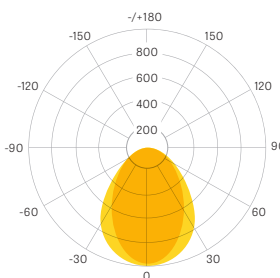

GLEDFL 70W

FLOOD LIGHT SPECIFICATION SHEET

▼ CERTS

RoHS

▼ DIMENSIONS

Length:
11.02 in (280 mm)

Width:
10.59 in (269 mm)

Height:
2.9 in (74 mm)

▼ DISTRIBUTION TYPES

120° x 120°

75° x 100°

▶ OPTICAL SPECS

System Efficacy	Up to 124.61 Lm/W
Lumen Output	8,962 Lumens
CCT	30K / 40K / 50K
CRI	> 73 Ra
Beam Angle	120° x 120°, 75° x 100°

▶ ELECTRICAL SPECS

SKU CREATOR CATEGORY KEY

CCT - COLOR TEMPERATURE

A

- 30K** - 3,000 Kelvin
- 40K** - 4,000 Kelvin
- 50K** - 5,000 Kelvin

BEAM ANGLE

B

- 120** - 120° x 120°
- 75X100** - 75° x 100°

Photometrics diagrams located on individual spec sheets.