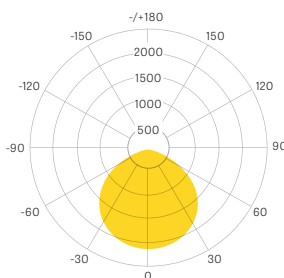

GLEDFL 70W

FLOOD LIGHT SPECIFICATION SHEET

▼ CERTS

RoHS

▼ DIMENSIONS

Length:
11.02 in (280 mm)

Width:
10.59 in (269 mm)

Height:
2.9 in (74 mm)

▼ DISTRIBUTION TYPES

120° x 120°

75° x 100°

▶ OPTICAL SPECS

System Efficacy	Up to 124.61 Lm/W
Lumen Output	8,962 Lumens
CCT	30K / 40K / 50K
CRI	> 73 Ra
Beam Angle	120° x 120°, 75° x 100°

▶ ELECTRICAL SPECS

▶ OTHER DETAILS

Fixture Material	Aluminum Alloy
Ingress Protection	IP65
Luminaire Net Weight	3.2 Kg
Lifespan	≥ 50,000 Hours
Operating Humidity	10 - 90%
Storage Temperature	-40° ~ 158°F (-40° ~ 70°C)
Operating Temperature	-22° ~ 122°F (-30° ~ 50°C)
Product Dimensions	11.02 x 10.59 x 2.9 in (280 x 269 x 74 mm)
Cord Length	1.5 meters
Standard Mounting Type	Universal Yoke Mount

SKU CREATOR CATEGORY KEY

CCT - COLOR TEMPERATURE

A

- 30K** - 3,000 Kelvin
- 40K** - 4,000 Kelvin
- 50K** - 5,000 Kelvin

BEAM ANGLE

B

- 120** - 120° x 120°
- 75X100** - 75° x 100°

Photometrics diagrams located on individual spec sheets.