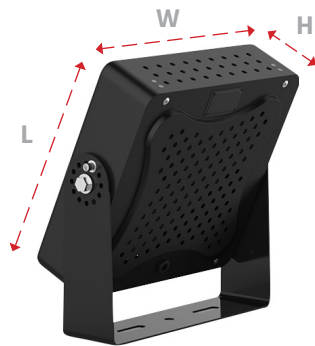

GLEDFL 70W

FLOOD LIGHT SPECIFICATION SHEET

▼ CERTS

RoHS

▼ DIMENSIONS

Length:
11.02 in (280 mm)

Width:
10.59 in (269 mm)

Height:
2.9 in (74 mm)

▼ DISTRIBUTION TYPES

120° x 120°

75° x 100°

▶ OPTICAL SPECS

System Efficacy	Up to 124.61 Lm/W
Lumen Output	8,962 Lumens
CCT	30K / 40K / 50K
CRI	> 73 Ra
Beam Angle	120° x 120°, 75° x 100°

▶ ELECTRICAL SPECS

▶ OTHER DETAILS

Fixture Material	Aluminum Alloy
Ingress Protection	IP65
Luminaire Net Weight	3.2 Kg
Lifespan	≥ 50,000 Hours
Operating Humidity	10 - 90%
Storage Temperature	-40° ~ 158°F (-40° ~ 70°C)
Operating Temperature	-22° ~ 122°F (-30° ~ 50°C)
Product Dimensions	11.02 x 10.59 x 2.9 in (280 x 269 x 74 mm)
Cord Length	1.5 meters
Standard Mounting Type	Universal Yoke Mount

FREE ROTATION MOUNTING

Fixture adjusts 360° for optimum light angle.

Floor Mount

Wall Mount

Ceiling Mount