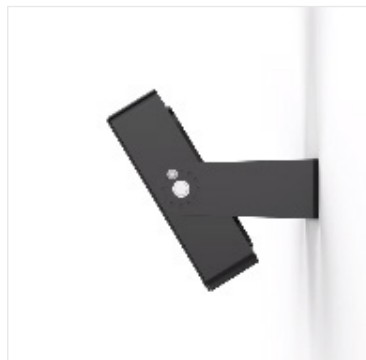

#### BEAM ANGLE

B

- 120** - 120° x 120°
- 75X100** - 75° x 100°

*Photometrics diagrams located on individual spec sheets.*

## FREE ROTATION MOUNTING

Fixture adjusts 360° for optimum light angle.

Floor Mount

Wall Mount

Ceiling Mount