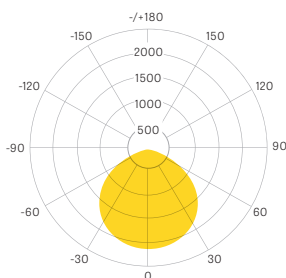

### ▼ DIMENSIONS

**Length:**  
11.02 in (280 mm)

**Width:**  
10.59 in (269 mm)

**Height:**  
2.9 in (74 mm)

### ▼ DISTRIBUTION TYPES

120° x 120°

75° x 100°

### ▶ OPTICAL SPECS

System Efficacy	Up to 120.58 Lm/W
Lumen Output	6,572 Lumens
CCT	30K / 40K / 50K
CRI	> 73 Ra
Beam Angle	120° x 120°, 75° x 100°