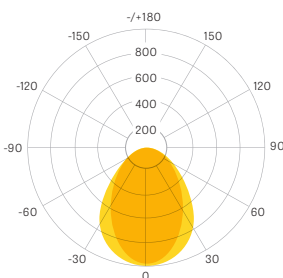

### ▼ DIMENSIONS

**Length:**  
11.02 in (280 mm)

**Width:**  
10.59 in (269 mm)

**Height:**  
2.9 in (74 mm)

### ▼ DISTRIBUTION TYPES

120° x 120°

75° x 100°

### ▶ OPTICAL SPECS

System Efficacy	Up to 120.58 Lm/W
Lumen Output	6,572 Lumens
CCT	30K / 40K / 50K
CRI	> 73 Ra
Beam Angle	120° x 120°, 75° x 100°