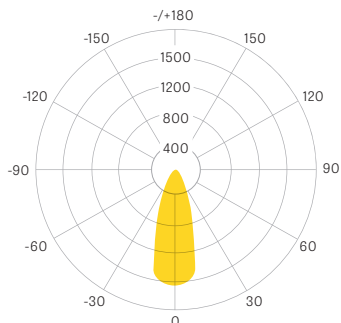

GLEDDL 50W

DOWNLIGHT SPECIFICATION SHEET

▼ CERTS

RoHS

▼ DIMENSIONS

10" FIXTURE

Diameter:
10.86 in (276 mm)

Height:
9.25 in (235 mm)

▼ PHOTOMETRICS

40°
BEAM ANGLE

▶ OPTICAL SPECS

Lumen Efficacy	Up to 80 Lm/W
Lumen Output	4,000 Lm
CCT	27K / 30K / 40K / 50K
CRI	≥ 83 Ra
Beam Angle	40°

▶ ELECTRICAL SPECS

System Power Usage	50W
Input Voltage	AC 100 - 277 Volts
Power Frequency	50/60 Hz
Power Factor	≥ 0.9
Efficiency	≥ 85%
Output Current	1,200mA

▶ OTHER DETAILS

Ingress Protection	IP20
Fixture Material	Aluminum Alloy
Lifespan	≥ 36,000 Hours
Storage Temperature	-4° ~ 149°F (-20° ~ 65°C)
Operating Temperature	-4° ~ 113°F (-20° ~ 45°C)
Product Dimensions	∅ 10.86 x 9.25 in (∅ 276 x 235 mm)

SKU CREATOR CATEGORY KEY

CCT - COLOR TEMP.

- A
- 27K** - 2,700 Kelvin
 - 30K** - 3,000 Kelvin
 - 40K** - 4,000 Kelvin
 - 50K** - 5,000 Kelvin

FIXTURE LENGTH

- B
- 4** - 4 inch diameter
 - 6** - 6 inch diameter
 - 8** - 8 inch diameter
 - 10** - 10 inch diameter