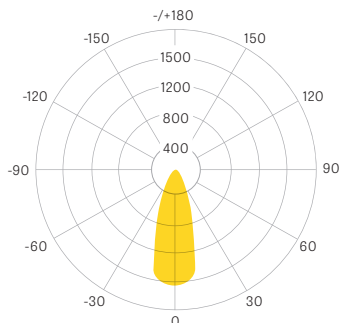

GLEDDL 42W

DOWNLIGHT SPECIFICATION SHEET

▼ CERTS

RoHS

▼ DIMENSIONS

8" FIXTURE

Diameter:
7.48 in (190 mm)

Height:
8.07 in (205 mm)

▼ PHOTOMETRICS

40°
BEAM ANGLE

▶ OPTICAL SPECS

Lumen Efficacy	Up to 85.7 Lm/W
Lumen Output	3,600 Lm
CCT	27K / 30K / 40K / 50K
CRI	≥ 83 Ra
Beam Angle	40°

▶ ELECTRICAL SPECS

System Power Usage	42W
Input Voltage	AC 100 - 277 Volts
Power Frequency	50/60 Hz
Power Factor	≥ 0.9
Efficiency	≥ 85%
Output Current	1,000mA

▶ OTHER DETAILS

Ingress Protection	IP20
Fixture Material	Aluminum Alloy
Lifespan	≥ 36,000 Hours
Storage Temperature	-4° ~ 149°F (-20° ~ 65°C)
Operating Temperature	-4° ~ 113°F (-20° ~ 45°C)
Product Dimensions	ø 7.48 x 8.07 in (ø 190 x 205 mm)

SKU CREATOR CATEGORY KEY

^A CCT - COLOR TEMP.

27K - 2,700 Kelvin
30K - 3,000 Kelvin
40K - 4,000 Kelvin
50K - 5,000 Kelvin

^B FIXTURE LENGTH

4 - 4 inch diameter
6 - 6 inch diameter
8 - 8 inch diameter
10 - 10 inch diameter