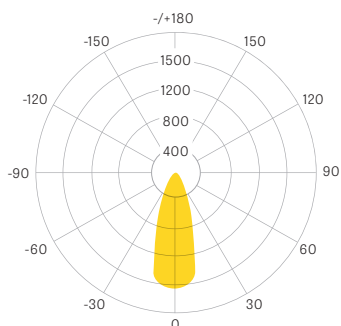

GLEDDL 42W

DOWNLIGHT SPECIFICATION SHEET

▼ CERTS

RoHS

▼ DIMENSIONS

10" FIXTURE

Diameter:
10.86 in (276 mm)

Height:
9.25 in (235 mm)

▼ PHOTOMETRICS

40°
BEAM ANGLE

▶ OPTICAL SPECS

Lumen Efficacy	Up to 83.3 Lm/W
Lumen Output	3,500 Lm
CCT	27K / 30K / 40K / 50K
CRI	≥ 83 Ra
Beam Angle	40°

▶ ELECTRICAL SPECS

System Power Usage	42W
Input Voltage	AC 100 - 277 Volts
Power Frequency	50/60 Hz
Power Factor	≥ 0.9
Efficiency	≥ 85%
Output Current	1,000mA

▶ OTHER DETAILS

Ingress Protection	IP20
Fixture Material	Aluminum Alloy
Lifespan	≥ 36,000 Hours
Storage Temperature	-4° ~ 149°F (-20° ~ 65°C)
Operating Temperature	-4° ~ 113°F (-20° ~ 45°C)
Product Dimensions	ø 10.86 x 9.25 in (ø 276 x 235 mm)