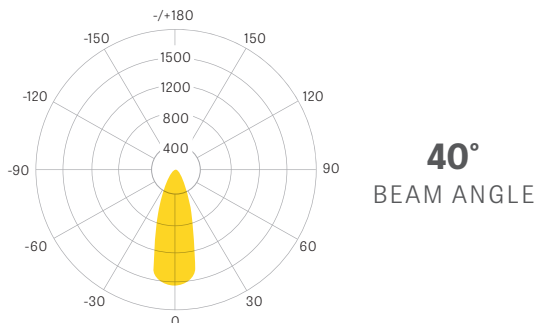

GLEDDL 35W

DOWNLIGHT SPECIFICATION SHEET

▼ CERTS

RoHS

▼ DIMENSIONS

Diameter:
7.48 in (190 mm)

Height:
8.07 in (205 mm)

▼ PHOTOMETRICS

▶ OPTICAL SPECS

Lumen Efficacy	Up to 80 Lm/W
Lumen Output	2,800 Lm
CCT	27K / 30K / 40K / 50K
CRI	≥ 83 Ra
Beam Angle	40°

▶ ELECTRICAL SPECS

System Power Usage	35W
Input Voltage	AC 100 - 277 Volts
Power Frequency	50/60 Hz
Power Factor	≥ 0.9
Efficiency	≥ 85%
Output Current	820mA

▶ OTHER DETAILS

Ingress Protection	IP20
Fixture Material	Aluminum Alloy
Lifespan	≥ 36,000 Hours
Storage Temperature	-4° ~ 149°F (-20° ~ 65°C)
Operating Temperature	-4° ~ 113°F (-20° ~ 45°C)
Product Dimensions	ø 7.48 x 8.07 in (ø 190 x 205 mm)

SKU CREATOR CATEGORY KEY

CCT - COLOR TEMP.

^A
27K - 2,700 Kelvin
30K - 3,000 Kelvin
40K - 4,000 Kelvin
50K - 5,000 Kelvin

FIXTURE LENGTH

^B
4 - 4 inch diameter
6 - 6 inch diameter
8 - 8 inch diameter
10 - 10 inch diameter