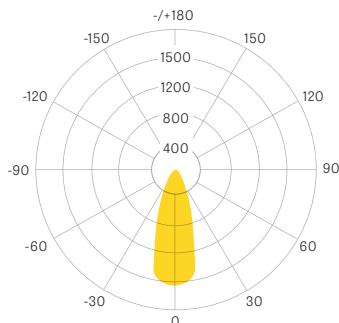

GLEDDL 30W

DOWNLIGHT SPECIFICATION SHEET

▼ CERTS

RoHS

▼ DIMENSIONS

6" FIXTURE

Diameter:
7.48 in (190 mm)

Height:
7.48 in (190 mm)

▼ PHOTOMETRICS

40°
BEAM ANGLE

▶ OPTICAL SPECS

Lumen Efficacy	Up to 83 Lm/W
Lumen Output	2,500 Lm
CCT	27K / 30K / 40K / 50K
CRI	≥ 83 Ra
Beam Angle	40°

▶ ELECTRICAL SPECS

System Power Usage	30W
Input Voltage	AC 100 - 277 Volts
Power Frequency	50/60 Hz
Power Factor	≥ 0.9
Efficiency	≥ 85%
Output Current	700mA

▶ OTHER DETAILS

Ingress Protection	IP20
Fixture Material	Aluminum Alloy
Lifespan	≥ 36,000 Hours
Storage Temperature	-4° ~ 149°F (-20° ~ 65°C)
Operating Temperature	-4° ~ 113°F (-20° ~ 45°C)
Product Dimensions	ø 7.48 x 7.48 in (ø 190 x 190 mm)