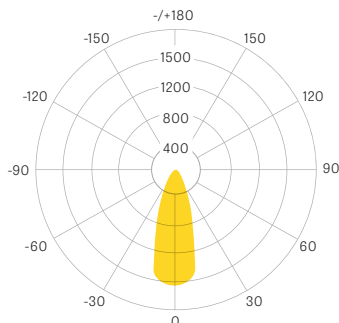

GLEDDL 25W

DOWNLIGHT SPECIFICATION SHEET

▼ CERTS

RoHS

▼ DIMENSIONS

8" FIXTURE

Diameter:
7.48 in (190 mm)

Height:
8.07 in (205 mm)

▼ PHOTOMETRICS

40°
BEAM ANGLE

▶ OPTICAL SPECS

Lumen Efficacy	Up to 76 Lm/W
Lumen Output	1,900 Lm
CCT	27K / 30K / 40K / 50K
CRI	≥ 83 Ra
Beam Angle	40°

▶ ELECTRICAL SPECS

System Power Usage	25W
Input Voltage	AC 100 - 277 Volts
Power Frequency	50/60 Hz
Power Factor	≥ 0.9
Efficiency	≥ 85%
Output Current	600mA

▶ OTHER DETAILS

Ingress Protection	IP20
Fixture Material	Aluminum Alloy
Lifespan	≥ 36,000 Hours
Storage Temperature	-4° ~ 149°F (-20° ~ 65°C)
Operating Temperature	-4° ~ 113°F (-20° ~ 45°C)
Product Dimensions	ø 7.48 x 8.07 in (ø 190 x 205 mm)