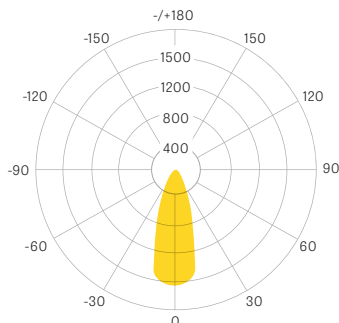

GLEDDL 25W

DOWNLIGHT SPECIFICATION SHEET

▼ CERTS

RoHS

▼ DIMENSIONS

6" FIXTURE

Diameter:
7.48 in (190 mm)

Height:
7.48 in (190 mm)

▼ PHOTOMETRICS

40°
BEAM ANGLE

▶ OPTICAL SPECS

| | |
|----------------|-----------------------|
| Lumen Efficacy | Up to 76 Lm/W |
| Lumen Output | 1,900 Lm |
| CCT | 27K / 30K / 40K / 50K |
| CRI | ≥ 83 Ra |
| Beam Angle | 40° |

After choosing options to create the perfect controlled fixture for your space, this chart will help you create the correct SKU necessary to order.

DOWNLIGHT

| PRODUCT | WATTAGE | ^A CCT | ^B FIXTURE LENGTH |
|---------|---------|-----------------------|-----------------------------|
| GLEDDL | 15W | 27K / 30K / 40K / 50K | 4 |
| GLEDDL | 20W | 27K / 30K / 40K / 50K | 4 / 6 |
| GLEDDL | 25W | 27K / 30K / 40K / 50K | 6 / 8 |
| GLEDDL | 30W | 27K / 30K / 40K / 50K | 6 |
| GLEDDL | 35W | 27K / 30K / 40K / 50K | 8 |
| GLEDDL | 42W | 27K / 30K / 40K / 50K | 8 / 10 |
| GLEDDL | 50W | 27K / 30K / 40K / 50K | 10 |

SKU CREATOR CATEGORY KEY

CCT - COLOR TEMP.

- ^A **27K** - 2,700 Kelvin
- 30K** - 3,000 Kelvin
- 40K** - 4,000 Kelvin
- 50K** - 5,000 Kelvin

FIXTURE LENGTH

- ^B **4** - 4 inch diameter
- 6** - 6 inch diameter
- 8** - 8 inch diameter
- 10** - 10 inch diameter