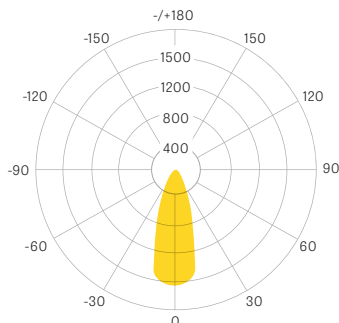

GLEDDL 20W

DOWNLIGHT SPECIFICATION SHEET

▼ CERTS

RoHS

▼ DIMENSIONS

6" FIXTURE

Diameter:
7.48 in (190 mm)

Height:
7.48 in (190 mm)

▼ PHOTOMETRICS

40°
BEAM ANGLE

▶ OPTICAL SPECS

| | |
|----------------|-----------------------|
| Lumen Efficacy | Up to 80 Lm/W |
| Lumen Output | 1,600 Lm |
| CCT | 27K / 30K / 40K / 50K |
| CRI | ≥ 83 Ra |
| Beam Angle | 40° |

▶ ELECTRICAL SPECS

| | |
|--------------------|--------------------|
| System Power Usage | 20W |
| Input Voltage | AC 100 - 277 Volts |
| Power Frequency | 50/60 Hz |
| Power Factor | ≥ 0.9 |
| Efficiency | ≥ 85% |
| Output Current | 480mA |

▶ OTHER DETAILS

| | |
|-----------------------|--------------------------------------|
| Ingress Protection | IP20 |
| Fixture Material | Aluminum Alloy |
| Lifespan | ≥ 36,000 Hours |
| Storage Temperature | -4° ~ 149°F (-20° ~ 65°C) |
| Operating Temperature | -4° ~ 113°F (-20° ~ 45°C) |
| Product Dimensions | ø 7.48 x 7.48 in (ø 190 x 190 mm) |