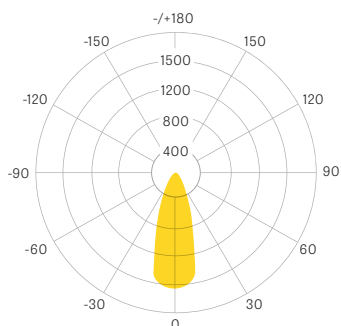

GLEDDL 20W

DOWNLIGHT SPECIFICATION SHEET

▼ CERTS

RoHS

▼ DIMENSIONS

4" FIXTURE

Diameter: 5.59 in (142 mm)

Height: 7.28 in (185 mm)

▼ PHOTOMETRICS

40°
BEAM ANGLE

▶ OPTICAL SPECS

Lumen Efficacy	Up to 60 Lm/W
Lumen Output	1,200 Lm
CCT	27K / 30K / 40K / 50K
CRI	≥ 83 Ra
Beam Angle	40°

▶ ELECTRICAL SPECS

System Power Usage	20W
Input Voltage	AC 100 - 277 Volts
Power Frequency	50/60 Hz
Power Factor	≥ 0.9
Efficiency	≥ 85%
Output Current	480mA

▶ OTHER DETAILS

Ingress Protection	IP20
Fixture Material	Aluminum Alloy
Lifespan	≥ 36,000 Hours
Storage Temperature	-4° ~ 149°F (-20° ~ 65°C)
Operating Temperature	-4° ~ 113°F (-20° ~ 45°C)
Product Dimensions	ø 5.59 x 7.28 in (ø 142 x 185 mm)