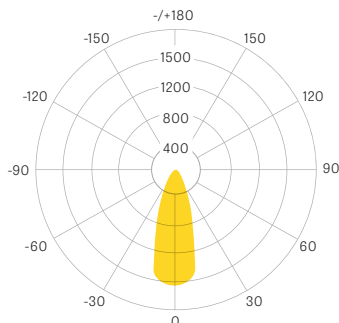

GLEDDL 15W

DOWNLIGHT SPECIFICATION SHEET

▼ CERTS

RoHS

▼ DIMENSIONS

4" FIXTURE

Diameter: 5.59 in (142 mm)

Height: 7.28 in (185 mm)

▼ PHOTOMETRICS

40°
BEAM ANGLE

▶ OPTICAL SPECS

Lumen Efficacy	Up to 68 Lm/W
Lumen Output	1,020 Lm
CCT	27K / 30K / 40K / 50K
CRI	≥ 80 Ra
Beam Angle	40°

▶ ELECTRICAL SPECS

System Power Usage	15W
Input Voltage	AC 100 - 277 Volts
Power Frequency	50/60 Hz
Power Factor	≥ 0.9
Efficiency	≥ 85%
Output Current	350mA

▶ OTHER DETAILS

Ingress Protection	IP20
Fixture Material	Aluminum Alloy
Lifespan	≥ 36,000 Hours
Storage Temperature	-4° ~ 149°F (-20° ~ 65°C)
Operating Temperature	-4° ~ 113°F (-20° ~ 45°C)
Product Dimensions	ø 5.59 x 7.28 in (ø 142 x 185 mm)